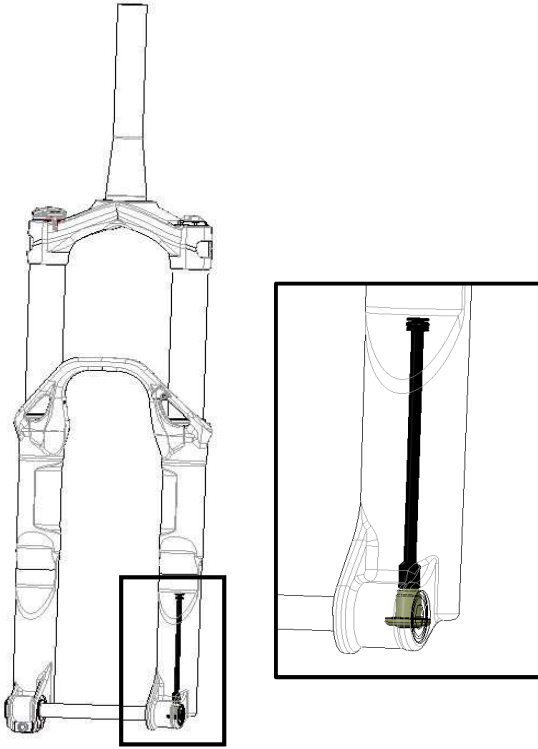

151815-SE-003

Tapered CSU DEVILLE 35 - 27,5 - Black

151815-SE-004

Lower leg unit DEVILLE 35 - 27,5 - Black

151815-SE-005

15mm axle DEVILLE 35

151815-SE-006

Hose guide kit DEVILLE 35

151815-SE-007

Axle screw kit DEVILLE 35

151815-SE-010
151412-SE-007

Complete air cap kit DEVILLE 35
Valve Capt kit

151815-SE-030
151815-SE-011
151815-SE-012

150 Air rod kit DEVILLE 35
160 Air rod kit DEVILLE 35
170 Air rod kit DEVILLE 35

151815-SE-029
151815-SE-017
151815-SE-018

Complete hydraulic cartridge 150 DEVILLE 35
Complete hydraulic cartridge 160 DEVILLE 35
Complete hydraulic cartridge 170 DEVILLE 35

151815-SE-019

Air screw kit DEVILLE 35