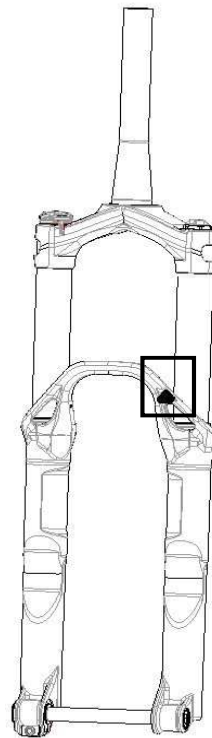

151815-SE-003

Tapered CSU DEVILLE 35 - 27,5 - Black

151815-SE-004

Lower leg unit DEVILLE 35 - 27,5 - Black

151815-SE-005

15mm axle DEVILLE 35

151815-SE-006

Hose guide kit DEVILLE 35

151815-SE-007

Axle screw kit DEVILLE 35

151815-SE-010
151412-SE-007

Complete air cap kit DEVILLE 35
Valve Capt kit

151815-SE-030
151815-SE-011
151815-SE-012

150 Air rod kit DEVILLE 35
160 Air rod kit DEVILLE 35
170 Air rod kit DEVILLE 35

151815-SE-029
151815-SE-017
151815-SE-018

Complete hydraulic cartridge 150 DEVILLE 35
Complete hydraulic cartridge 160 DEVILLE 35
Complete hydraulic cartridge 170 DEVILLE 35

151815-SE-019

Air screw kit DEVILLE 35