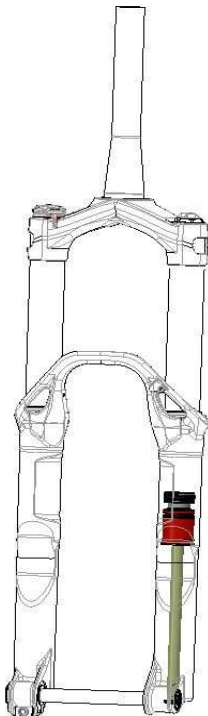

151815-SE-003

Tapered CSU DEVILLE 35 - 27,5 - Black

151815-SE-004

Lower leg unit DEVILLE 35 - 27,5 - Black

151815-SE-005

15mm axle DEVILLE 35

151815-SE-006

Hose guide kit DEVILLE 35

151815-SE-007

Axle screw kit DEVILLE 35

151815-SE-010
151412-SE-007

Complete air cap kit DEVILLE 35
Valve Capt kit

151815-SE-030
151815-SE-011
151815-SE-012

150 Air rod kit DEVILLE 35
160 Air rod kit DEVILLE 35
170 Air rod kit DEVILLE 35

151815-SE-029
151815-SE-017
151815-SE-018

Complete hydraulic cartridge 150 DEVILLE 35
Complete hydraulic cartridge 160 DEVILLE 35
Complete hydraulic cartridge 170 DEVILLE 35

151815-SE-019

Air screw kit DEVILLE 35