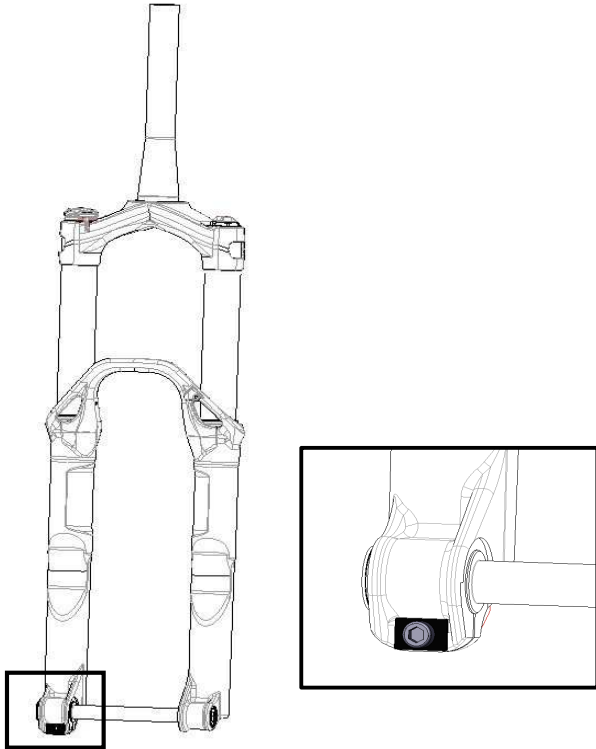

151815-SE-003

Tapered CSU DEVILLE 35 - 27,5 - Black

151815-SE-004

Lower leg unit DEVILLE 35 - 27,5 - Black

151815-SE-005

15mm axle DEVILLE 35

151815-SE-006

Hose guide kit DEVILLE 35

151815-SE-007

Axle screw kit DEVILLE 35

151815-SE-010
151412-SE-007

Complete air cap kit DEVILLE 35
Valve Capt kit

151815-SE-030
151815-SE-011
151815-SE-012

150 Air rod kit DEVILLE 35
160 Air rod kit DEVILLE 35
170 Air rod kit DEVILLE 35

151815-SE-029
151815-SE-017
151815-SE-018

Complete hydraulic cartridge 150 DEVILLE 35
Complete hydraulic cartridge 160 DEVILLE 35
Complete hydraulic cartridge 170 DEVILLE 35

151815-SE-019

Air screw kit DEVILLE 35