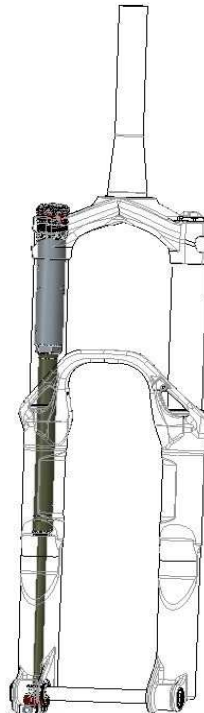

151815-SE-003

Tapered CSU DEVILLE 35 - 27,5 - Black

151815-SE-004

Lower leg unit DEVILLE 35 - 27,5 - Black

151815-SE-005

15mm axle DEVILLE 35

151815-SE-006

Hose guide kit DEVILLE 35

151815-SE-007

Axle screw kit DEVILLE 35

151815-SE-010
151412-SE-007

Complete air cap kit DEVILLE 35
Valve Capt kit

151815-SE-030
151815-SE-011
151815-SE-012

150 Air rod kit DEVILLE 35
160 Air rod kit DEVILLE 35
170 Air rod kit DEVILLE 35

151815-SE-029
151815-SE-017
151815-SE-018

Complete hydraulic cartridge 150 DEVILLE 35
Complete hydraulic cartridge 160 DEVILLE 35
Complete hydraulic cartridge 170 DEVILLE 35

151815-SE-019

Air screw kit DEVILLE 35