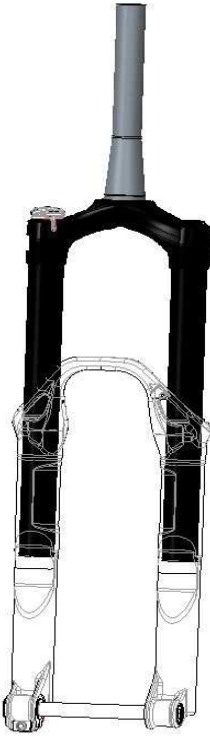

151815-SE-003

Tapered CSU DEVILLE 35 - 27,5 - Black

151815-SE-004

Lower leg unit DEVILLE 35 - 27,5 - Black

151815-SE-005

15mm axle DEVILLE 35

151815-SE-006

Hose guide kit DEVILLE 35

151815-SE-007

Axle screw kit DEVILLE 35

151815-SE-010
151412-SE-007

Complete air cap kit DEVILLE 35
Valve Capt kit

151815-SE-030
151815-SE-011
151815-SE-012

150 Air rod kit DEVILLE 35
160 Air rod kit DEVILLE 35
170 Air rod kit DEVILLE 35

151815-SE-029
151815-SE-017
151815-SE-018

Complete hydraulic cartridge 150 DEVILLE 35
Complete hydraulic cartridge 160 DEVILLE 35
Complete hydraulic cartridge 170 DEVILLE 35

151815-SE-019

Air screw kit DEVILLE 35