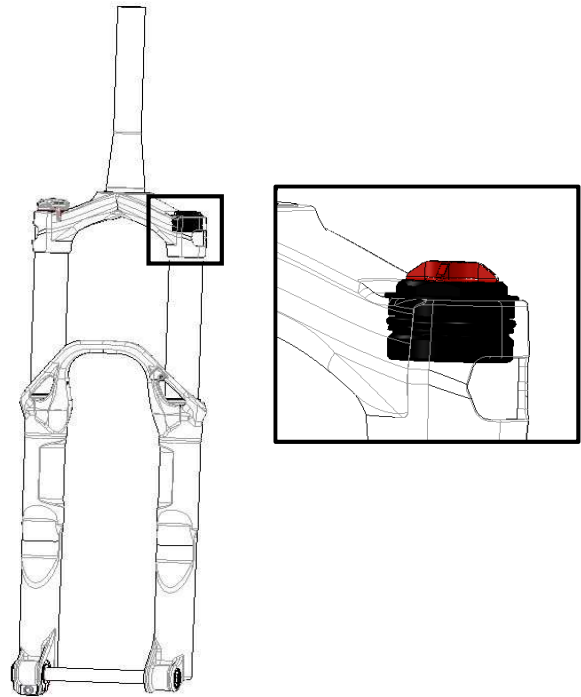

151815-SE-003

Tapered CSU DEVILLE 35 - 27,5 - Black

151815-SE-004

Lower leg unit DEVILLE 35 - 27,5 - Black

151815-SE-005

15mm axle DEVILLE 35

151815-SE-006

Hose guide kit DEVILLE 35

151815-SE-007

Axle screw kit DEVILLE 35

151815-SE-010
151412-SE-007

Complete air cap kit DEVILLE 35
Valve Capt kit

151815-SE-030
151815-SE-011
151815-SE-012

150 Air rod kit DEVILLE 35
160 Air rod kit DEVILLE 35
170 Air rod kit DEVILLE 35

151815-SE-029
151815-SE-017
151815-SE-018

Complete hydraulic cartridge 150 DEVILLE 35
Complete hydraulic cartridge 160 DEVILLE 35
Complete hydraulic cartridge 170 DEVILLE 35

151815-SE-019

Air screw kit DEVILLE 35