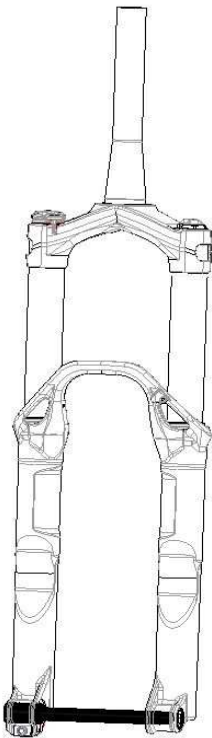

151815-SE-003

Tapered CSU DEVILLE 35 - 27,5 - Black

151815-SE-004

Lower leg unit DEVILLE 35 - 27,5 - Black

151815-SE-005

15mm axle DEVILLE 35

151815-SE-006

Hose guide kit DEVILLE 35

151815-SE-007

Axle screw kit DEVILLE 35

151815-SE-010
151412-SE-007

Complete air cap kit DEVILLE 35
Valve Capt kit

151815-SE-030
151815-SE-011
151815-SE-012

150 Air rod kit DEVILLE 35
160 Air rod kit DEVILLE 35
170 Air rod kit DEVILLE 35

151815-SE-029
151815-SE-017
151815-SE-018

Complete hydraulic cartridge 150 DEVILLE 35
Complete hydraulic cartridge 160 DEVILLE 35
Complete hydraulic cartridge 170 DEVILLE 35

151815-SE-019

Air screw kit DEVILLE 35