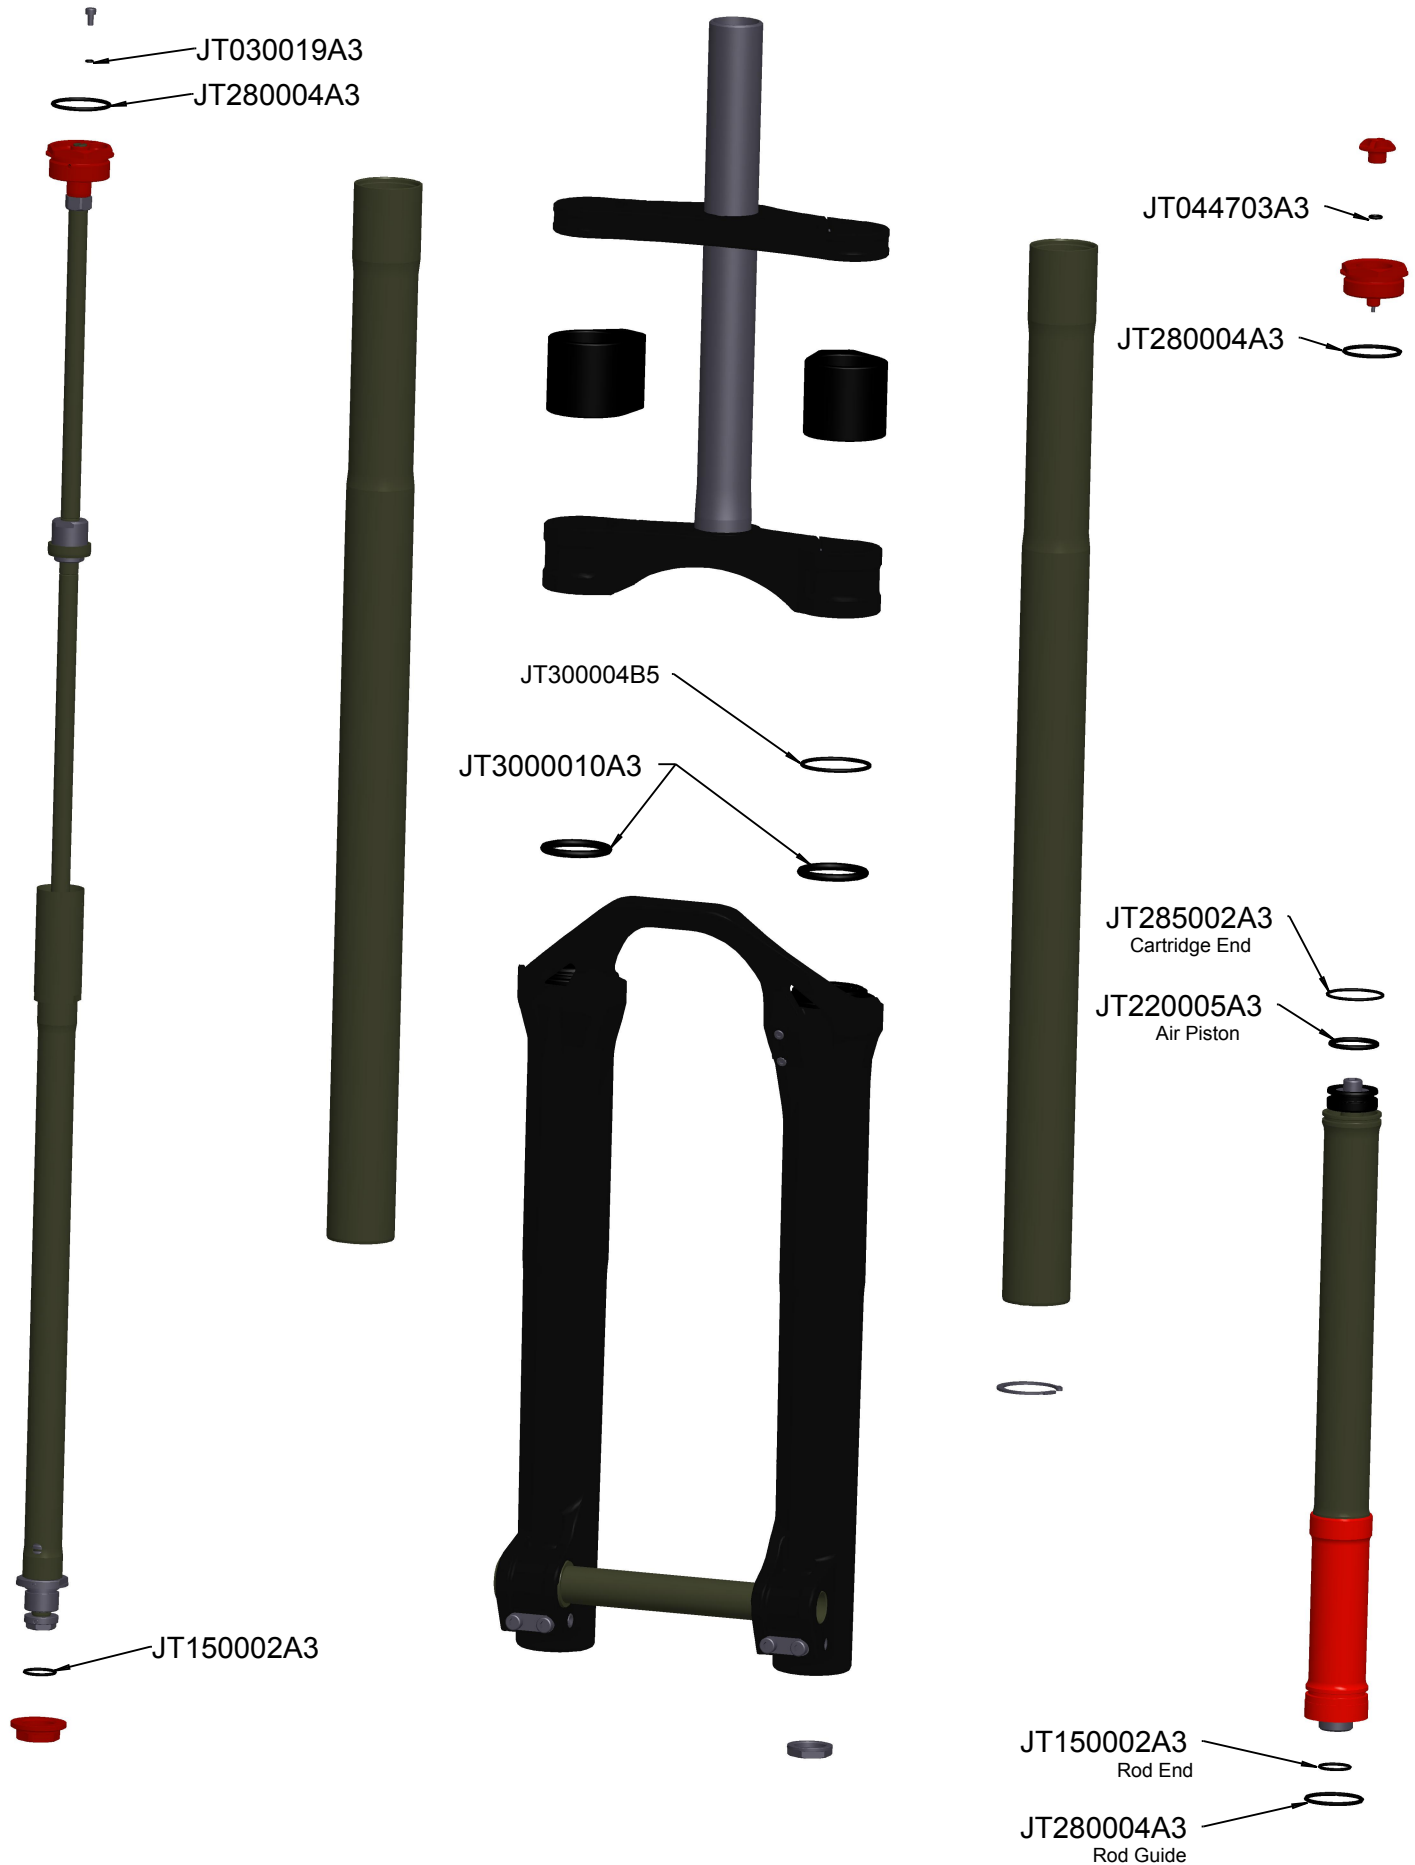

KITSTICKIDYLLERARR14

- 150707-SE-008 : Standard
- 150707SE008/R : Std Titanium screw
- 150707-SE-021 : High Rise

150707-SE-010

150707-D-181

150707-SE-020

150707-SE-009 : Standard
150707SE009/R : Std Titanium screw

ADHSP01-08

JT300004B5

151108-SE-017

319300

150707-SE-024

151108-SE-005

150707-SE-030: Standard
150707-SE-031: Titanium

150707-SE-007

150707-SE-003

150707-SE-004

150707-D-181

CTB33B

150707SE002/B

Bio Oil

150707-D-127

150707-D-0115A

O'ring included in 150707-SE-033