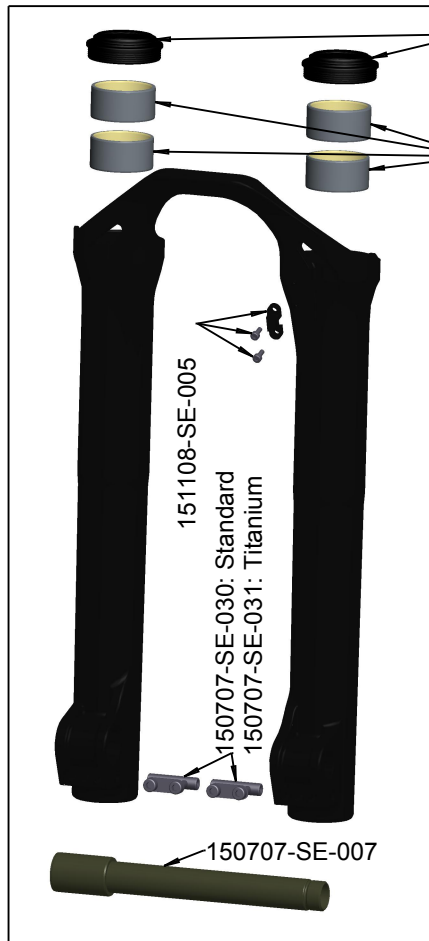

JT300004B5

150707SE002/B

151108-SE-005

150707-SE-007

150707-SE-003

150707-SE-004