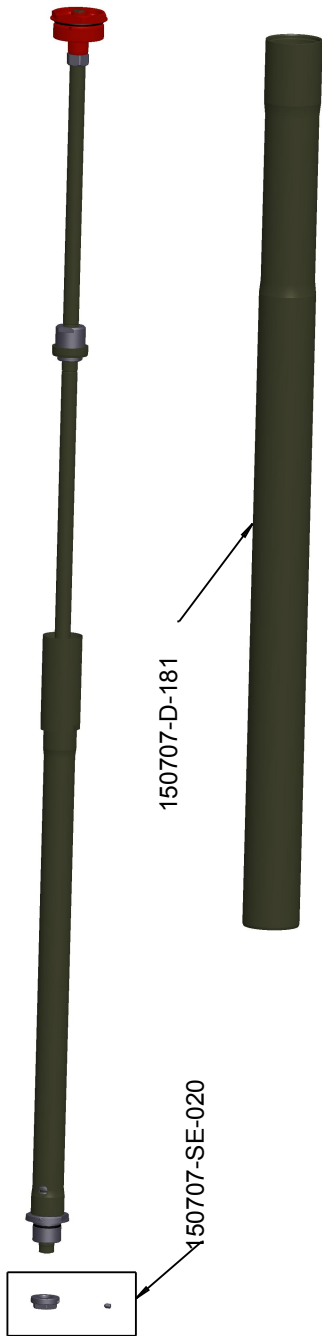

- 150707-SE-008 : Standard
- 150707SE008/R : Std Titanium screw
- 150707-SE-021 : High Rise

150707-SE-010

150707-D-181

150707-SE-020

150707-SE-009 : Standard
150707SE009/R : Std Titanium screw