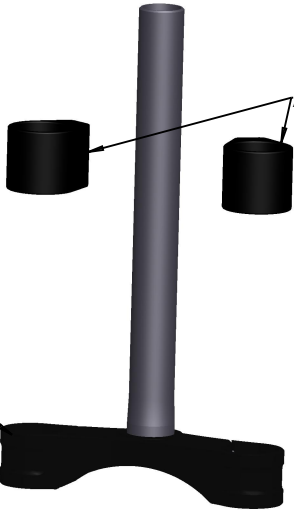

150707-SE-009 : Standard
150707SE009/R : Std Titanium screw

150707-SE-003

ADHSP01-08